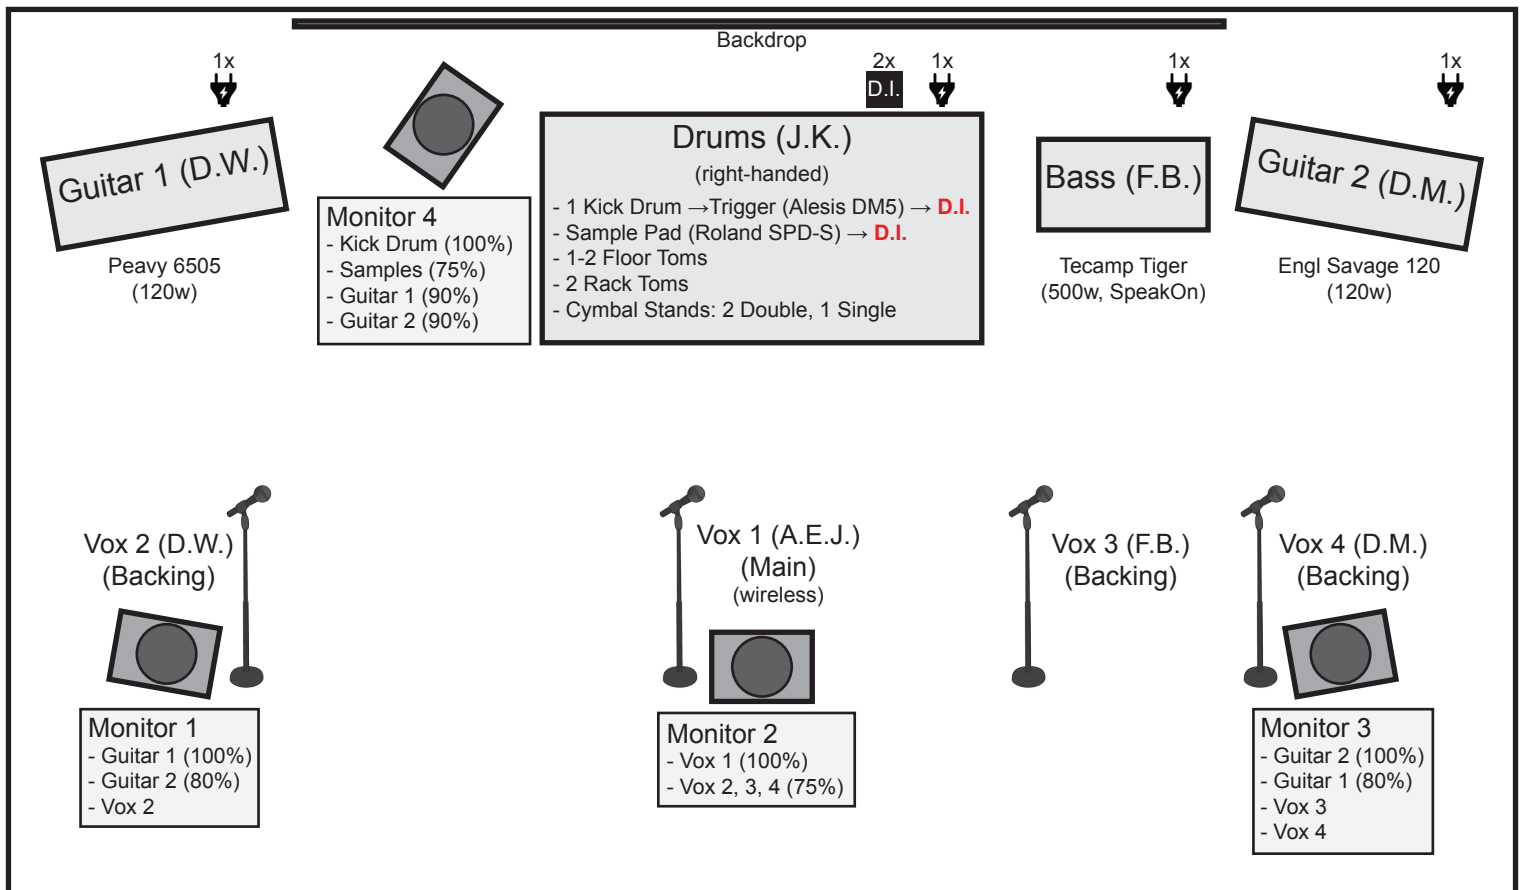

STAGE PLAN

Line Up

A.E.J. - Main Vox
 D.W. - Guitar + Backing Vox
 D.M. - Guitar + Backing Vox
 F.B. - Bass + Backing Vox
 J.K. - Drums

Contact

contact@hyems.net
 booking@hyems.net
 www.hyems.net
 www.facebook.com/hyems666